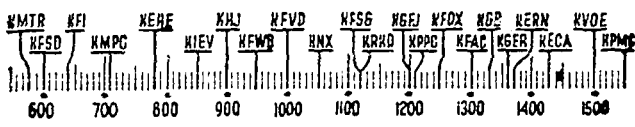

YOUR Radio TODAY

[The information contained in the following schedule of radio programs is furnished by the stations broadcasting the programs, and the Times should not be considered responsible for errors in arrangements due to failure of stations to advise of daily changes.—Ed.]

Before 8 a.m.

KMTR—California Theater, 5.
KFI—On the Record, 7: News, 7:15; Bernie Smith, 7:30; Accordion, 7:45.
KMPC—Sun Dial, 6: Morning Express, 7:7.
KEFE—Musical Clock, 6.
KHJ—Rise & Shine, 6: News, 7:45.
KFWB—Sun Wilson, 6 to 8.
KFVD—Spanish, 6: Jubilee, 7:15.
KXX—Sunrise Salute, 6: News, 7:30; Melodies, 7:45.
KRRD—Doug Douglas, 6: News, 6:30; Doug Douglas, 6:45; News, 7:45.
KFOX—El Despertador, 5: News, 7:30; Health Talk, 7:40; About Time, 7:45.
KFAK—Talking Timepiece, 6: News, 7:45.
KGER—Farm, 6:05; Bugle Boy, 6:30; Audrey Lee, 7:15.
KECA—Originalities, 7: Sweethearts, 7:15; Financial, 7:30; Church, 7:45.

8 to 9 a.m.

KMTR—Get Happy, 8:30.
KFI—Vaughn De Leath, 8: The O'Neills, 8:15; News, 8:30; Housing, 8:45; Piano, 8:50.
KMPC—Rhythm, 8: News, 8:15; Reveries, 8:30; Dr. Reynolds, 8:45.
KEFE—News, 8: Hymns, 8:15; Music, 8:30.
KHJ—Variety, 8: Haven of Rest, 8:30.
KFWB—Texas Rangers, 8: News, 8:30; Music, 8:45.
KFVD—Dr. Reynolds, 8:45.
KXX—Tempos, 8: Irene Beasley, 8:15; Helen Trent, 8:30; Our Gal, 8:45.
KRRD—Music, 8: Employment, 8:20; Records, 8:30; Bkfst. Club, 8:45.
KFOX—News, 8.
KFAK—Rev. Thomas, 8: Health, 8:30; Ads, 8:45.
KGER—Church, 8: Mirandy, 8:30; Mildred Lager, 8:45.
KVEA—Campus Kids, 8: B. Anton, 8:15; Farm and Home, 8:30—1 hour.

9 to 10 a.m.

KMTR—Martin Luther Thomas, 9: Music, 9:30.
KFI—Mystery Chef, 9: Three Romeos, 9:15; Bridge Club, 9:30.
KMPC—Hollywood Bowl Brkfst., 9: Music, 9:15; Music, 9:30.
KEFE—Cont'l Melodies, 9: Dr. Reynolds, 9:15; C. E. Clinton, 9:30; Down Groove, 9:45.
KHJ—Marshall Orch., 9: Between Bookends, 9:15; Norma Young, 9:30; Charn Counselor, 9:45.
KFWB—Music, 9: Dr. Reynolds, 9:15; Kitty Keene, 9:30; Musical, 9:45.
KFVD—Jubilee, 9: News, 9:15; Dr. Richardson, 9:30; Carter Wright, 9:45.
KXX—The Goldbergs, 9: Vic and Sade, 9:15; Sally, 9:30; Mary Taylor, 9:45.
KRRD—Bkfst. Club, 9: Weather Bureau, 9:30; Paging Madame, 9:35; Records, 9:45.
KFOX—Melodies, 9: Talk, 9:15; Odds and Ends, 9:30; News, 9:45.
KFAK—Meditations, 9: Dr. McCoy, 9:15; Marion Manners, 9:30; Originalities, 9:45.
KGER—Gospel, 9:15; Resume, 9:45.
KVEA—News, 9:30; Quartet, 9:45.

10 to 11 a.m.